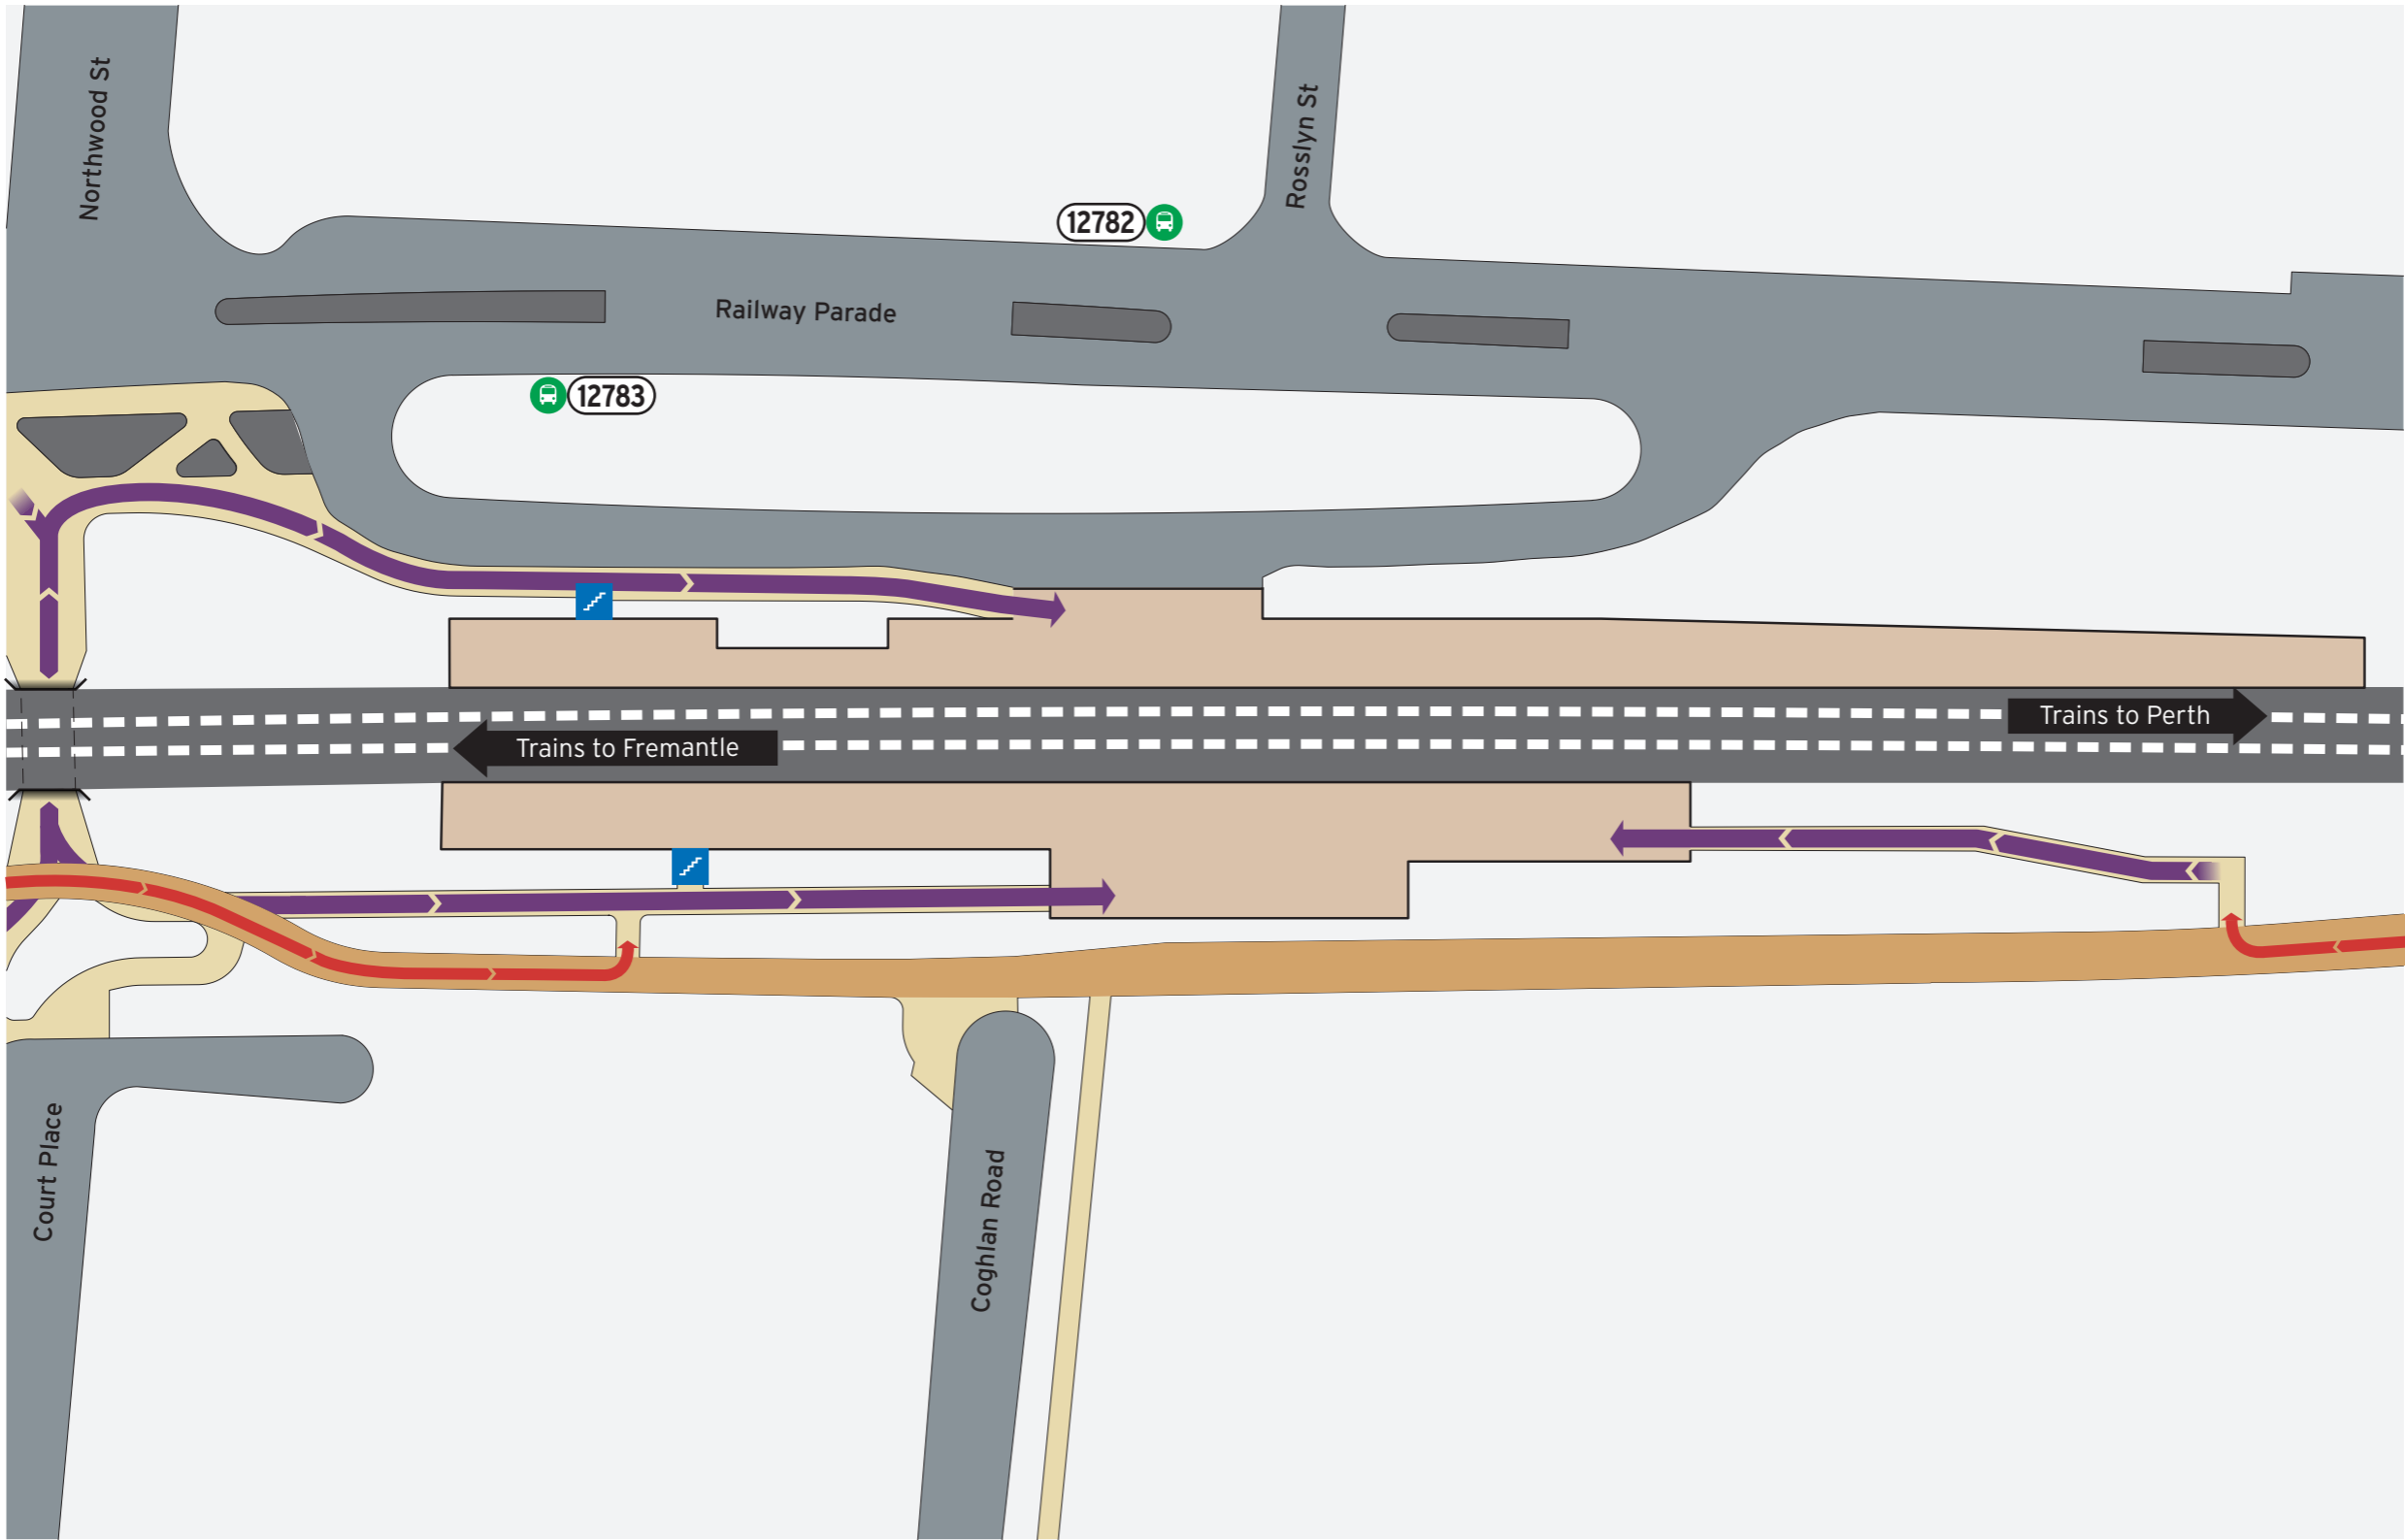

# West Leederville Station - Access Map

Current as at 20/04/2023

### Bus Stands

Stand	Route
12782	Train Replacement to Perth 906
12783	Train Replacement to Fremantle 906

## Legend

North Point	Scale	Bicycle Access	Bus Stand	Platforms	Road	